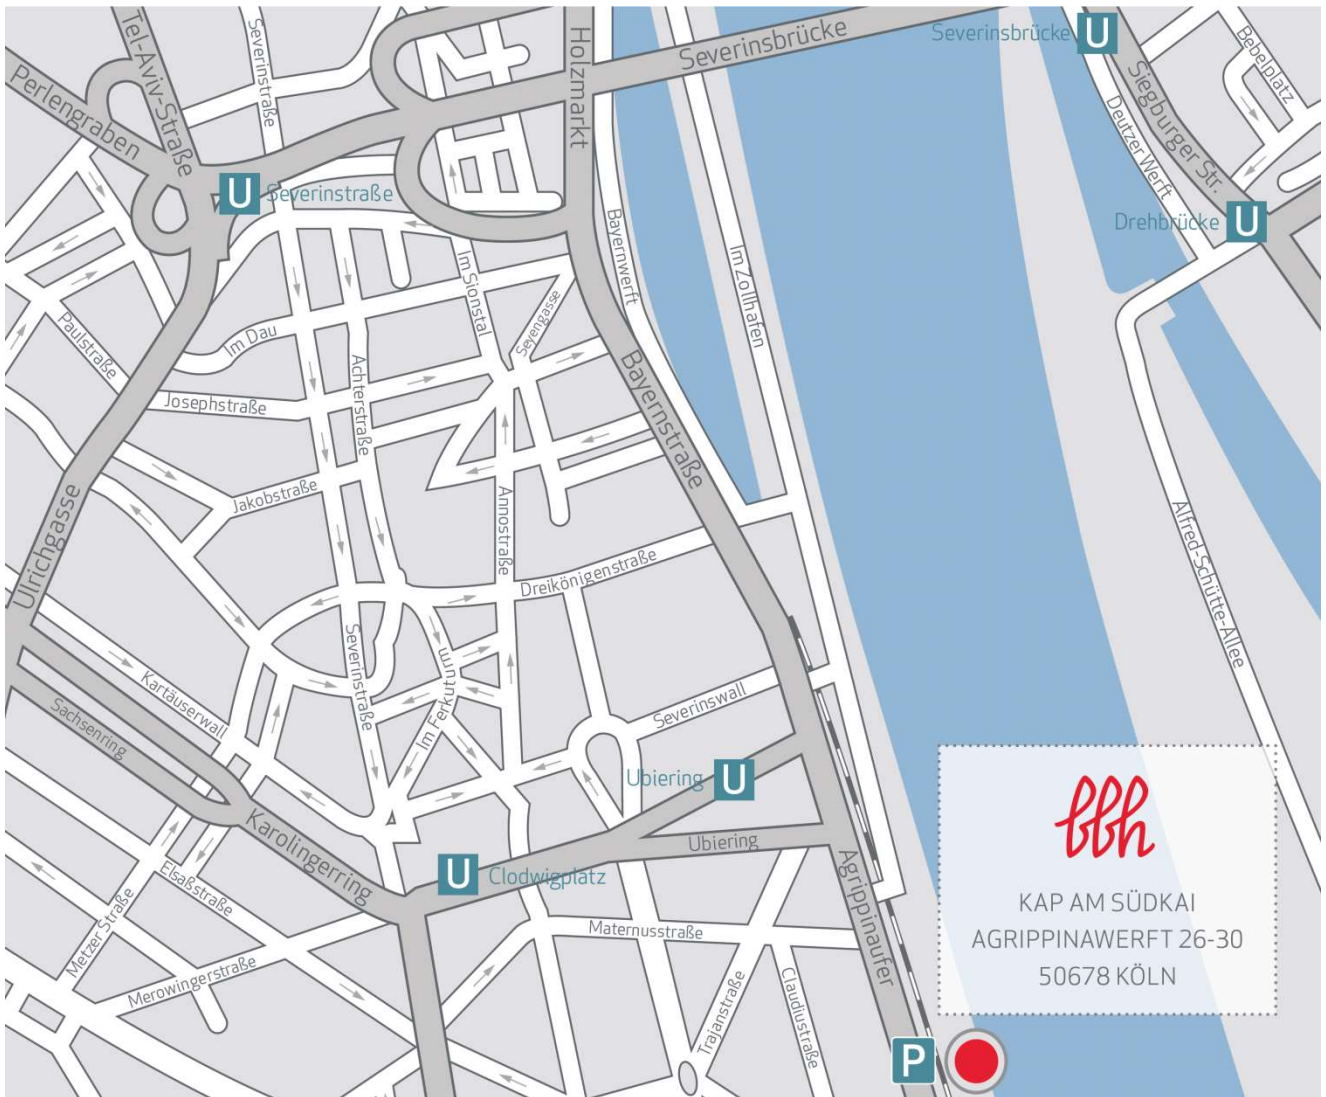

DIRECTIONS

COLOGNE OFFICE

KAP AM SÜDKAI, AGRIPPINAWERFT 26-30
50678 COLOGNE

BY TRAIN

ARRIVAL AT COLOGNE CENTRAL STATION

TAXI

Journey time: approx. 15-20 minutes

PUBLIC TRANSPORT

KVB line 16 to Sürth / Wesseling or line 15 to the stop “Ubierring”. From Ubierring keep to the right towards Südrücke and turn into Agrippinaufer. The KAP am Südkai is situated to your left.

BY CAR

FROM DÜSSELDORF / NEUSS

Follow the motorway A 57 from Cologne until its end and drive straight ahead onto Innere Kanalstraße, turn left into Gladbacher Straße and continue to Hansaring, where you turn south. Follow this circular road to “Am Bayenturm” and turn right. Follow Rheinuferstraße and turn left at the 3rd traffic lights (u-turn). Then immediately take the lane to turn right, towards the car park “Rheinauhafen Süd”. Our offices are situated at the first building complex, the so-called KAP. Please take the parking garage staircase 9.02 (Kap am Südkai) and proceed to entrance no. 26. Our offices are located on the 4th floor.

FROM DORTMUND

Motorway A 1 to Leverkusener Kreuz, then switch to the A 3 and leave it by taking the exit Köln-Mühlheim. Take the Mühlheim feeder road and turn left onto the circular road Clevischer Ring. Turn right, onto the B 51 crossing the Rhine via Mühlheimer Brücke. Follow the road B 51, which turns left (parallel to the Rhine). In front of the bridge Südrücke turn left (u-turn) towards KAP am Südkai, Agrippinawerft, and use the car park “Rheinauhafen Süd”. Please take the parking garage staircase 9.02 (Kap am Südkai) and proceed to entrance no. 26. Our offices are located on the 4th floor.